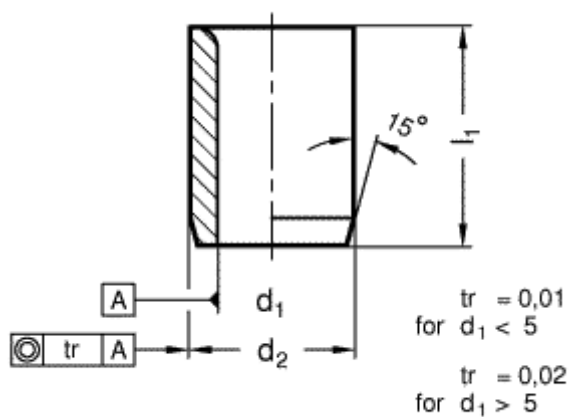

Data Sheet

Article number: 201135043

Description: E+G Guide bush DIN 179-B8-16-A
without collar

Measures

$d_1 = 8$
 $d_2 = 12$
 $l_1 = 20$